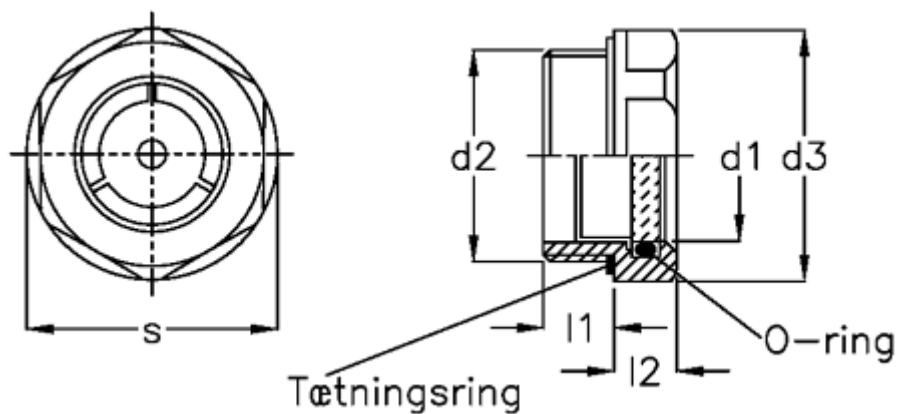

# Data Sheet

Article number: 20903528

Description: E+G Oil level sight glass (high temp.)  
GN 743.1-24-G1-B

## Measures

d1	= 24
d2	= G1
d3	= 40
l1	= 11.0
l2	= 8.5
Max pressure	= 10 Bar
s	= 36